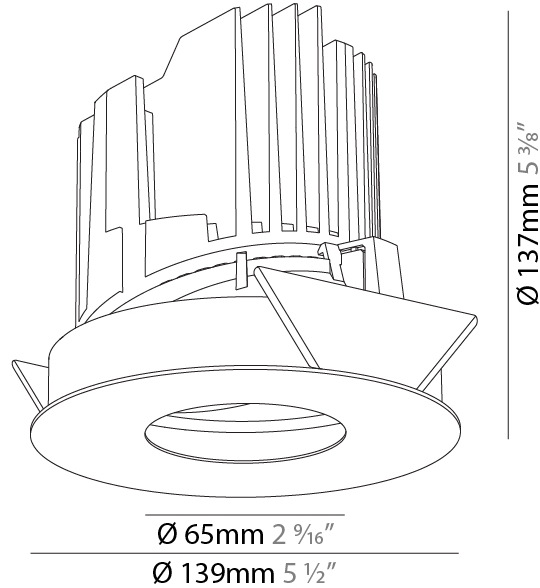

GENERAL

Series: Bioniq
Subseries: Bioniq Round Adjustable
Brand: Prolicht
Division: Architectural
Mounting Type: Recessed
Mounting Location: Ceiling
Subcategory: Downlight

PHYSICAL

Shape: Round
Diameter (mm): 139
Diameter (in): 5 1/2
Height (mm): 137
Height (in): 5 3/8
Ceiling Thickness (mm): 10 / 12.5 / 15
Ceiling Thickness (in): 3/8 or 1/2 or 9/16
Min. Recessing Depth (mm): 150
Min. Recessing Depth (in): 5 7/8
Light Distribution: Adjustable / Downlight
Weight (kg): 0.853
Weight (lbs): 1.88
Fixture Finish: SSR / BKV / CWI / CRY / HAB / UFT / ITA / RUA / FTG / MYG / LOD / PUS / FRO / FUP / KIA / POP / BLS / SPG / MEY / GOH / GUM / CHC / COM / ABZ / JAG / OBR / MOS / ROR
Fixture Material: Aluminum Die Cast
Cut-out Measurements: 130mm / 5 1/8"

GENERAL

Series: Bioniq
Subseries: Bioniq Round Wallwash
Brand: Prolicht
Division: Architectural
Mounting Type: Recessed
Mounting Location: Ceiling
Subcategory: Downlight

PHYSICAL

Shape: Round
Diameter (mm): 139
Diameter (in): 5 1/2
Height (mm): 137
Height (in): 5 3/8
Ceiling Thickness (mm): 10 / 12.5 / 15 / 25
Ceiling Thickness (in): 3/8 or 1/2 or 9/16
Min. Recessing Depth (mm): 150
Min. Recessing Depth (in): 5 7/8
Light Distribution: Adjustable / Asymmetric
Weight (kg): 0.865
Weight (lbs): 1.9
Fixture Finish: SSR / BKV / CWI / CRY / HAB / UFT / ITA / RUA / FTG / MYG / LOD / PUS / FRO / FUP / KIA / POP / BLS / SPG / MEY / GOH / GUM / CHC / COM / ABZ / JAG / OBR / MOS / ROR
Fixture Material: Aluminum Die Cast
Cut-out Measurements: 130mm / 5 1/8"

OPTICAL

Reflector: 20 / 25 / 40
Adjustability: Fixed

RATINGS AND CERTIFICATIONS

Certified By: Certified for North American Standards
IP rating: IP20

	130mm 5 1/8"	150mm 5 7/8"	10 15mm 3/8" 9/16"	30°	355°	
A						